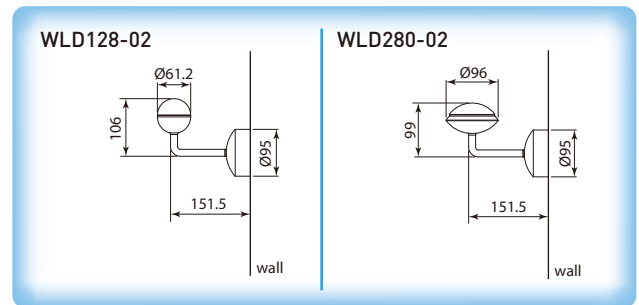

WLD128-02ABN-WW

WLD280-02ABN-WW

X-Ball LED Wall Light WLD128-02 & WLD280-02

- Surface wall mounting, inside with LED driver

Illustration	Article Code	Model	Light color	Flux (lm)	Efficacy (lm/watt)
		WLD128-02 • 3.5W			
		• Bright silver / canopy in polished chrome			
	08.070128.221	WLD128-02NB-CW	cool white	358	102
	08.070128.411	WLD128-02ABN-WW	warm white	275	80
		WLD280-02 • 7W			
		• Bright silver / canopy in polished chrome			
	08.070280.221	WLD280-02NB-CW	cool white	716	102
	08.070280.411	WLD280-02ABN-WW	warm white	550	80